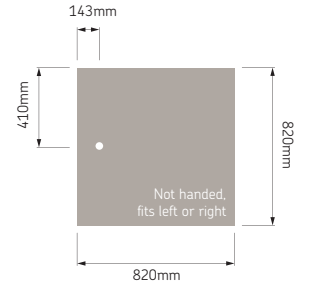

Tray with gravity waste code: **16470W**
Tray with upward pump waste code: **16471**
Tray only code: **16470**

Braddan – 900 x 900

Compatible Level Best® glass shower screens:
Compatible Standard shower screens:

GA GB

E H HF M

Compatible Silverdale® shower screens:
Compatible Sliding shower screens:

E HF

SE SM