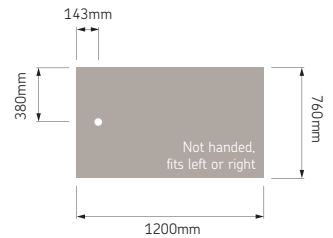

Tray with gravity waste code: **16012W**
Tray with upward pump waste code: **16175**
Tray only code: **16012**
Not suitable for use with standard screens when fitted with a pipe duct kit

Braddan – 1200 x 820

Compatible Level Best® glass shower screens:

GA **GB**

Compatible Silverdale® shower screens:

E **HF** **M** **N**

Compatible Standard shower screens:

B **C** **E** **H** **HF** **M** **N**

Compatible Sliding shower screens:

SE **SJ** **SM** **SN** **SU** **SX** **SY**