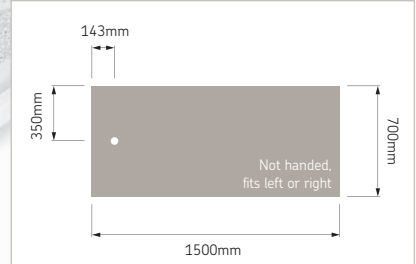

life. style. choice.

Braddan – 1500 x 700

Compatible Level Best® glass shower screens:

GA **GB**

Compatible Silverdale® shower screens:

HF **N**

Compatible Standard shower screens:

B **H** **HF** **N** **P**

TT **X** **Z**

Compatible Sliding shower screens:

SE **SJ** **SM** **SN** **SU** **SX** **SY**

Tray with gravity waste code: **16495W**
Tray with upward pump waste code: **16496**
Tray only code: **16495**

Braddan – 1700 x 700

Compatible Level Best® glass shower screens:

GA **GB**

Compatible Silverdale® shower screens:

HF **N**

Compatible Standard shower screens:

B **H** **HF** **J** **K** **N** **P**

TT **Y** **Z**

Compatible Sliding shower screens:

SJ **SM** **SN** **SU** **SX** **SY**