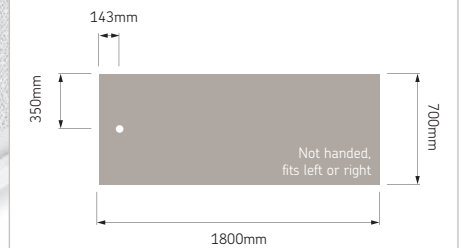

SJ **SN** **SU** **SX**

Tray with gravity waste code: **16039W**
Tray with upward pump waste code: **16129**
Tray only code: **16039**

Trim-to-length kit included - can be cut down to 1500mm

Braddan – 1800 x 820