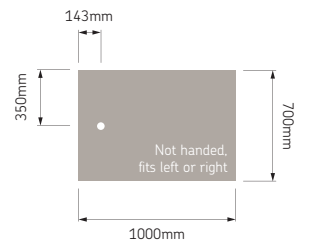

Tray with gravity waste code: **16000W**
Tray with upward pump waste code: **16083**
Tray only code: **16000**

Braddan – 1000 x 800

Compatible Level Best® glass shower screens:
Compatible Standard shower screens:

GA GB

H HF M

Compatible Silverdale® shower screens:
Compatible Sliding shower screens:

H HF M

SM