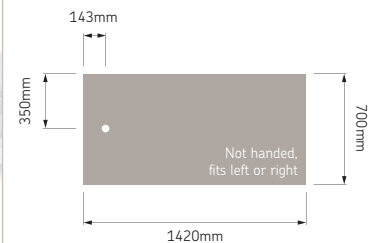

Tray with gravity waste code: **16022W**
Tray with upward pump waste code: **16109**
Tray only code: **16022**

Braddan – 1420 x 820

Compatible Level Best® glass shower screens:

GA GB

Compatible Silverdale® shower screens:

HF N

Compatible Standard shower screens:

B H HF J K N U X Y

Compatible Sliding shower screens:

SE SJ SM SN SX SY