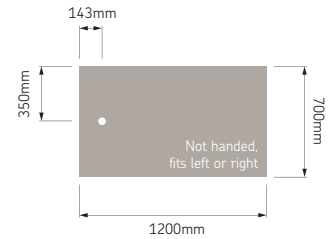

Tray with gravity waste code: **16006W**
Tray with upward pump waste code: **16090**
Tray only code: **16006**

Braddan – 1200 x 760

Compatible Level Best® glass shower screens:

GA **GB**

Compatible Silverdale® shower screens:

A **E** **HF** **M** **N**

Compatible Standard shower screens:

A **B** **C** **D** **E** **H** **HF**
K **M** **N** **X**

Compatible Sliding shower screens:

SE **SJ** **SM** **SN** **SU** **SX**