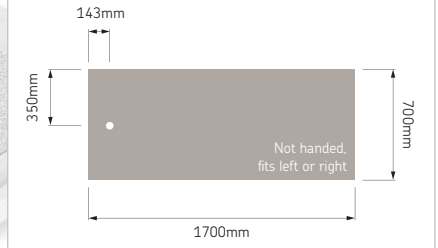

HF **N**

Compatible Standard shower screens:

B **H** **HF** **J** **K** **N** **P**

TT **Y** **Z**

Compatible Sliding shower screens:

SJ **SM** **SN** **SU** **SX** **SY**

Tray with gravity waste code: **16028W**
Tray with upward pump waste code: **16121**
Tray only code: **16028**