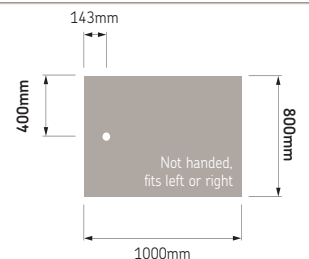

Tray with gravity waste code: **16528W**
Tray with upward pump waste code: **16529**
Tray only code: **16528**