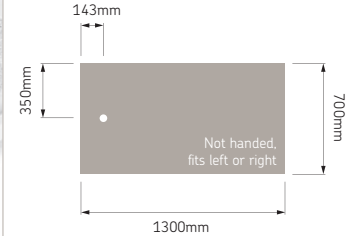

Tray with gravity waste code: **16013W**
Tray with upward pump waste code: **16100**
Tray only code: **16013**

Braddan – 1300 x 820

Compatible Level Best® glass shower screens:

GA GB

Compatible Silverdale® shower screens:

E HF M N

Compatible Standard shower screens:

C E H HF J M N U X Y

Compatible Sliding shower screens:

SE SJ SM SN SU SX SY