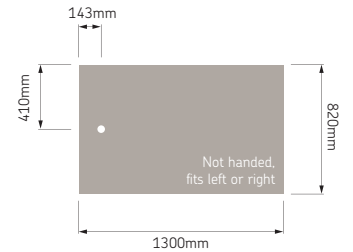

Tray with gravity waste code: **16050W**
Tray with upward pump waste code: **16141**
Tray only code: **16050**

Braddan – 1420 x 700

Compatible Level Best® glass shower screens:

GA GB

Compatible Silverdale® shower screens:

HF N

Compatible Standard shower screens:

B H HF J K N U X Y

Compatible Sliding shower screens:

SE SJ SM SN SU SX SY