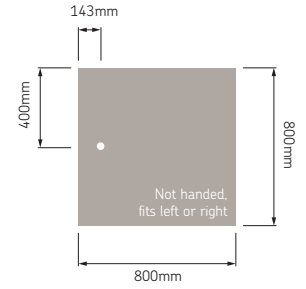

life. style. choice.

Braddan – 800 x 800

Compatible Level Best® glass shower screens:
Compatible Standard shower screens:

GA GB

E H HF M

Compatible Silverdale® shower screens:
Compatible Sliding shower screens:

E HF M

SE SM

Tray with gravity waste code: **16522W**
Tray with upward pump waste code: **16523**
Tray only code: **16522**

Braddan – 820 x 820

Compatible Level Best® glass shower screens:
Compatible Standard shower screens:

GA GB

E H HF

Compatible Silverdale® shower screens:
Compatible Sliding shower screens:

E HF

SE SM