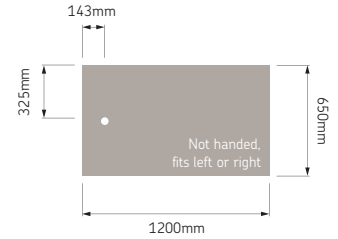

GA **GB**

Compatible Silverdale® shower screens:

HF **M** **N**

Compatible Standard shower screens:

C **H** **HF** **K** **M** **N**

Compatible Sliding shower screens:

SE **SJ** **SM** **SN** **SU** **SX**

Tray with gravity waste code: **16360W**
Tray with upward pump waste code: **16361**
Tray only code: **16360**