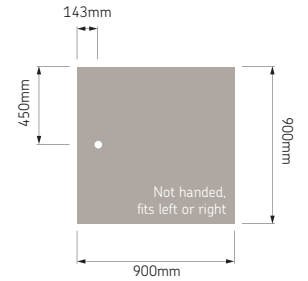

Tray with gravity waste code: **16472W**
Tray with upward pump waste code: **16473**
Tray only code: **16472**

Braddan – 1000 x 700

Compatible Level Best® glass shower screens:
Compatible Standard shower screens:

GA GB

A C E H HF M

Compatible Silverdale® shower screens:
Compatible Sliding shower screens:

E HF M

SE SM