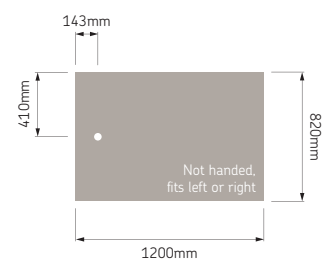

Tray with gravity waste code: **16045W**
Tray with upward pump waste code: **16135**
Tray only code: **16045**