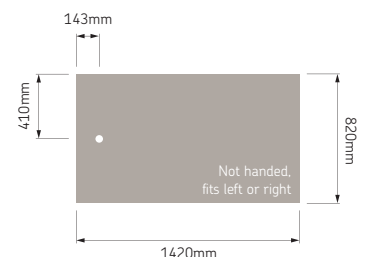

Tray with gravity waste code: **16058W**
Tray with upward pump waste code: **16150**
Tray only code: **16058**