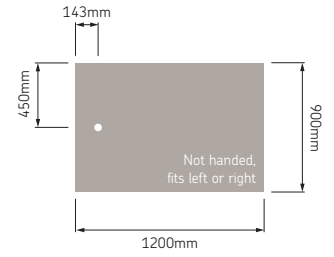

life. style. choice.

Braddan – 1200 x 900

Compatible Level Best® glass shower screens:

GA GB

Compatible Silverdale® shower screens:

E HF M N

Compatible Standard shower screens:

E H HF M N

Compatible Sliding shower screens:

SJ SM SN SU

Tray with gravity waste code: **16520W**
Tray with upward pump waste code: **16521**
Tray only code: **16520**

Braddan – 1300 x 700

Compatible Level Best® glass shower screens:

GA GB

Compatible Silverdale® shower screens:

A E HF M N

Compatible Standard shower screens:

A B C E H HF J M N U X Y

Compatible Sliding shower screens:

SE SJ SM SN SU SX SY