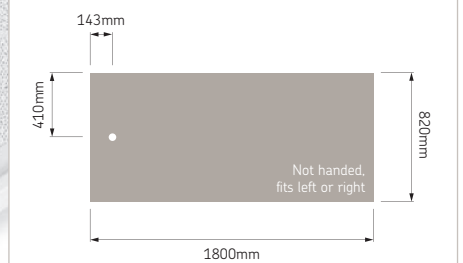

Tray with gravity waste code: **16065W**
Tray with upward pump waste code: **16161**
Tray only code: **16065**

Trim-to-length kit included - can be cut down to 1500mm

Trim-to-length installations

Braddan – 1800 x 700

1800 x 700 trim-to-length Braddan trays are manufactured from SMC and are supplied with a separate end cap. If the trays need to be reduced in size to fit into an alcove the end cap then needs to be sealed to the cut end prior to the tiling flange being fitted.

Braddan – 1800 x 820

1800 x 820 trim-to-length Braddan trays are manufactured from GRP. The trim-to-length kit comprises of two lengths of aluminium extrusion. The first piece is secured to the underside of the cut end of the tray. This is then secured into the wall. The second section is then secured over the first and sealed on top of the tray prior to tiling to provide a water tight seal.