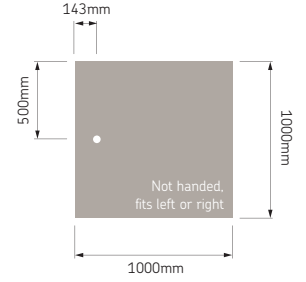

life. style. choice.

Braddan – 1000 x 1000

Compatible Level Best® glass shower screens:

GA **GB**

Compatible Silverdale® shower screens:

E **HF** **M**

Compatible Standard shower screens:

BF **C** **E** **H** **HF** **M**

Compatible Sliding shower screens:

SE **SM**

Tray with gravity waste code: **16071W**
Tray with upward pump waste code: **16168**
Tray only code: **16071**

Braddan – 1200 x 650

Compatible Level Best® glass shower screens:

GA **GB**

Compatible Silverdale® shower screens:

HF **M** **N**

Compatible Standard shower screens:

C **H** **HF** **K** **M** **N**

Compatible Sliding shower screens:

SE **SJ** **SM** **SN** **SU** **SX**